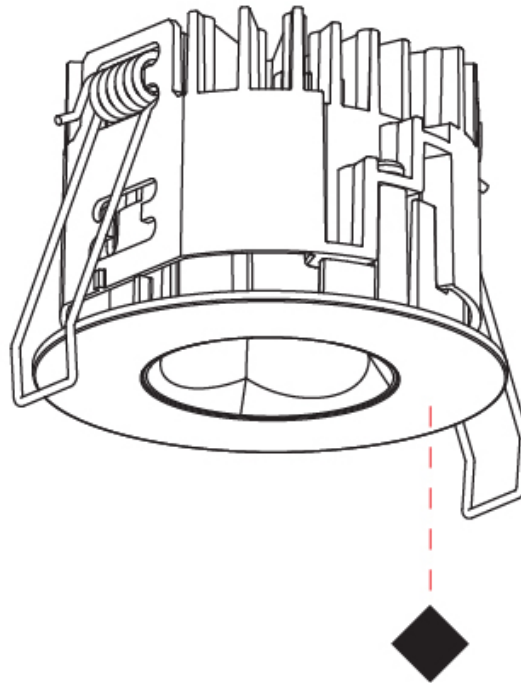

OIKO PRO ROUND FIXED RECESSED

A35868-

PROJECT

TYPE

SPECIFIER

QUANTITY

DATE

A