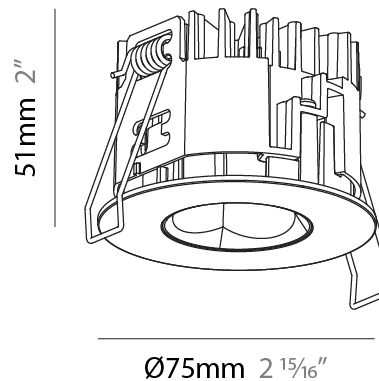

GENERAL

Series: Oiko Pro Round
Subseries: Oiko Pro Round Fixed
Brand: Prolicht
Division: Architectural
Mounting Type: Recessed
Mounting Location: Ceiling
Subcategory: Downlight

PHYSICAL

Shape: Round
Diameter (mm): 75
Diameter (in): 2 15/16
Height (mm): 51
Height (in): 2
Ceiling Thickness (mm): 1 - 25
Ceiling Thickness (in): 1/16 - 1 3/16
Min. Recessing Depth (mm): 55
Min. Recessing Depth (in): 2 3/16
Light Distribution: Direct
Diffuser: Lens Pack - Spread Lens / Linear Spread Lens / Honeycomb Louver
Fixture Finish: [SSR / BKV / CWI / CRY / HAB / UFT / ITA / RUA / FTG / MYG / LOD / PUS / FRO / FUP / KIA / POP / BLS / SPG / MEY / GOH / GUM / CHC / COM / ABZ / JAG / OBR / MOS / ROR](#)
Fixture Material: Aluminum Die Cast
Cut-out Measurements: 68mm / 2 11/16" Diameter

ELECTRICAL

Lamp Type: LED (Zhaga Standard)
Input Wattage (W): 14
Total Output Wattage (W): 12.7
Dimming: Dali Dimming
Driver Included: No
Driver Location: Recessed Housing
Driver Type: Constant Current - Universal (120Vac only for DALI driver)
Driver Class: Class 2
Input Voltage (V): 120 - 277
Constant Current (MA): 700

LED

Color Temperature (°K): 2700-6500 Tunable White
Max. Delivered Lumen (lm): 1240
Nominal Lumen (lm): 1460
CRI: >93 CRI
Lamp Life (hrs): 50000
Special LEDs offerings: Tunable White

OPTICAL

Reflector°: 52
Adjustability: Fixed

RATINGS AND CERTIFICATIONS

Certified By: Certified for North American Standards
IP rating: IP20