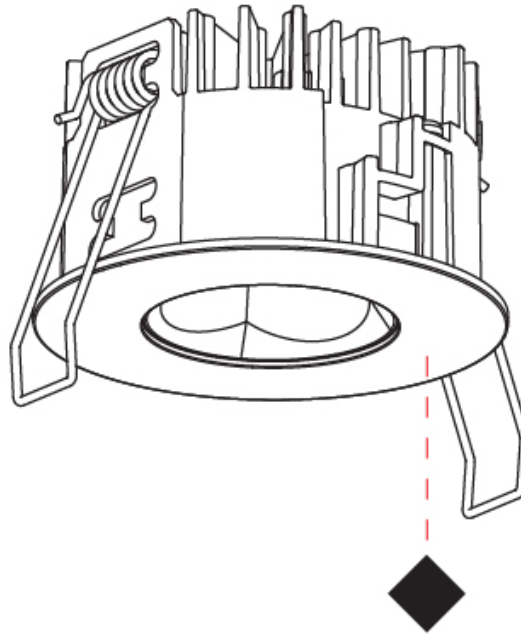

OIKO PRO ROUND RECESSED

A35873-

PROJECT _____

TYPE _____

SPECIFIER _____

QUANTITY _____

DATE _____

A