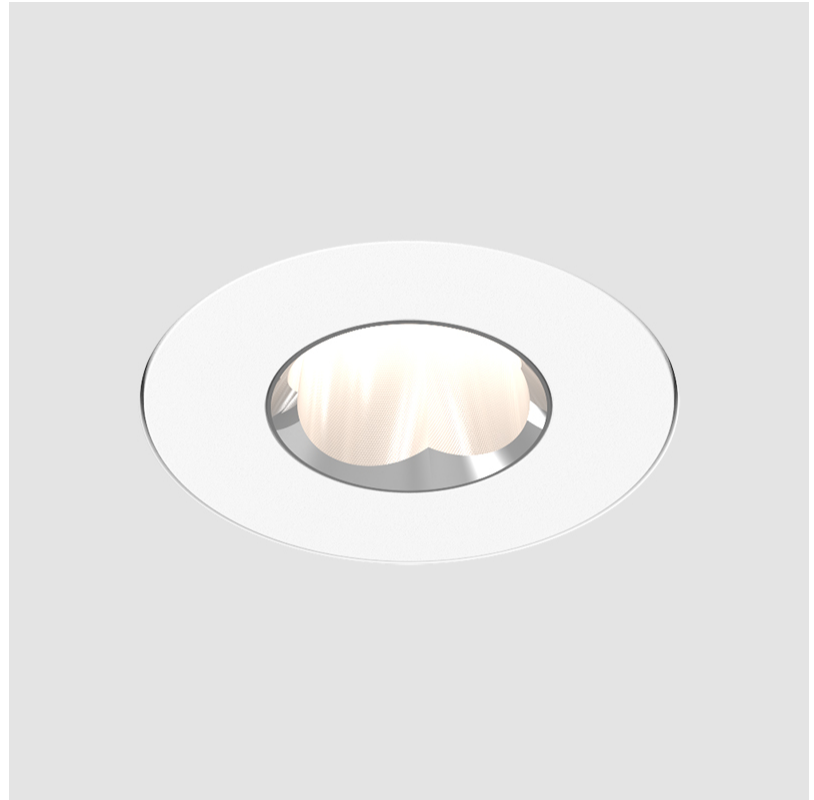

GENERAL

Series: Oiko Pro Round
Subseries: Oiko Pro Round Fixed
Brand: Prolicht
Division: Architectural
Mounting Type: Trimless
Mounting Location: Ceiling
Subcategory: Downlight

PHYSICAL

Shape: Round
Diameter (mm): 75
Diameter (in): 2 ¹⁵/₁₆
Height (mm): 51
Height (in): 2
Ceiling Thickness (mm): 10 / 12.5 / 15 / 25
Ceiling Thickness (in): 3/8 or 1/2 or 9/16 or 1
Min. Recessing Depth (mm): 55
Min. Recessing Depth (in): 2 ³/₁₆
Light Distribution: Direct
Diffuser: Lens Pack - Spread Lens / Linear Spread Lens / Honeycomb Louver
Fixture Finish: SSR / BKV / CWI / CRY / HAB / UFT / ITA / RUA / FTG / MYG / LOD / PUS / FRO / FUP / KIA / POP / BLS / SPG / MEY / GOH / GUM / CHC / COM / ABZ / JAG / OBR / MOS / ROR
Fixture Material: Aluminum Die Cast
Cut-out Measurements: 86mm / 2 11/16" Diameter

ELECTRICAL

Lamp Type: LED (Zhaga Standard)
Input Wattage (W): 14
Total Output Wattage (W): 12.7
Dimming: Dali Dimming
Driver Included: No
Driver Location: Recessed Housing
Driver Type: Constant Current - Universal (120Vac only for DALI driver)
Driver Class: Class 2
Input Voltage (V): 120 - 277
Constant Current (MA): 700

LED

Color Temperature (°K): 2700-6500 Tunable White
Max. Delivered Lumen (lm): 1240
Nominal Lumen (lm): 1460
CRI: >90 CRI
Lamp Life (hrs): 50000
Special LEDs offerings: Tunable White

OPTICAL

Reflector°: 52
Adjustability: Fixed

RATINGS AND CERTIFICATIONS

Certified By: Certified for North American Standards
IP rating: IP20