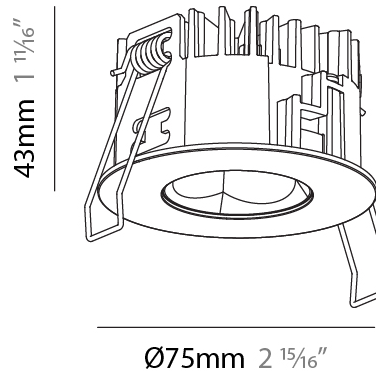

GENERAL

Series: Oiko Pro Round
Subseries: Oiko Pro Round
Brand: Prolicht
Division: Architectural
Mounting Type: Recessed
Mounting Location: Ceiling
Subcategory: Downlight

PHYSICAL

Shape: Round
Diameter (mm): 75
Diameter (in): 2 ¹⁵/₁₆
Height (mm): 43
Height (in): 1 ¹¹/₁₆
Ceiling Thickness (mm): 1 - 25
Ceiling Thickness (in): 1/16 - 1 3/16
Min. Recessing Depth (mm): 50
Min. Recessing Depth (in): 1 ¹⁵/₁₆
Light Distribution: Direct
Diffuser: Lens Pack - Spread Lens / Linear Spread Lens / Honeycomb Louver
Fixture Finish: SSR / BKV / CWI / CRY / HAB / UFT / ITA / RUA / FTG / MYG / LOD / PUS / FRO / FUP / KIA / POP / BLS / SPG / MEY / GOH / GUM / CHC / COM / ABZ / JAG / OBR / MOS / ROR
Fixture Material: Aluminum Die Cast
Cut-out Measurements: 68mm / 2 11/16" Diameter

ELECTRICAL

Lamp Type: LED (Zhaga Standard)
Input Wattage (W): 14
Total Output Wattage (W): 12.7
Dimming: Dali Dimming
Driver Included: No
Driver Location: Recessed Housing
Driver Type: Constant Current - Universal (120Vac only for DALI driver)
Driver Class: Class 2
Input Voltage (V): 120 - 277
Constant Current (MA): 700

LED

Color Temperature (°K): 2700-6500 Tunable White
Max. Delivered Lumen (lm): 1381
Nominal Lumen (lm): 1460
CRI: >93 CRI
Lamp Life (hrs): 50000
Special LEDs offerings: Tunable White

OPTICAL

Reflector°: 62
Adjustability: Fixed

RATINGS AND CERTIFICATIONS

Certified By: Certified for North American Standards
IP rating: IP20