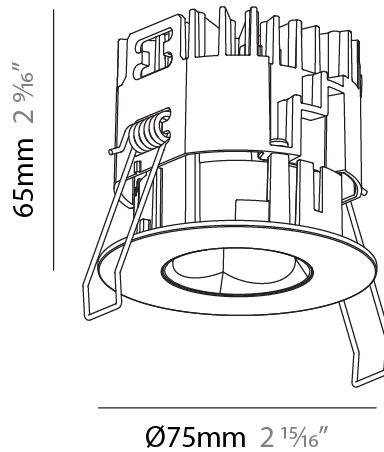

GENERAL

Series: Oiko Pro Round
Subseries: Oiko Pro Round Fixed
Brand: Prolicht
Division: Architectural
Mounting Type: Recessed
Mounting Location: Ceiling
Subcategory: Downlight

PHYSICAL

Shape: Round
Diameter (mm): 75
Diameter (in): 2 ¹⁵/₁₆
Height (mm): 65
Height (in): 2 ⁹/₁₆
Ceiling Thickness (mm): 1 - 25
Ceiling Thickness (in): 1/16 - 1 3/16
Min. Recessing Depth (mm): 70
Min. Recessing Depth (in): 2 ³/₄
Light Distribution: Direct
Diffuser: Lens Pack - Spread Lens / Linear Spread Lens / Honeycomb Louver
Fixture Finish: SSR / BKV / CWI / CRY / HAB / UFT / ITA / RUA / FTG / MYG / LOD / PUS / FRO / FUP / KIA / POP / BLS / SPG / MEY / GOH / GUM / CHC / COM / ABZ / JAG / OBR / MOS / ROR
Fixture Material: Aluminum Die Cast
Cut-out Measurements: 68mm / 2 11/16" Diameter

ELECTRICAL

Lamp Type: LED (Zhaga Standard)
Input Wattage (W): 14
Total Output Wattage (W): 12.7
Dimming: Dali Dimming
Driver Included: No
Driver Location: Recessed Housing
Driver Type: Constant Current - Universal (120Vac only for DALI driver)
Driver Class: Class 2
Input Voltage (V): 120 - 277
Constant Current (MA): 700

LED

Color Temperature (°K): 2700-6500 Tunable White
Max. Delivered Lumen (lm): 1129
Nominal Lumen (lm): 1460
CRI: >93 CRI
Lamp Life (hrs): 50000
Special LEDs offerings: Tunable White

OPTICAL

Reflector°: 36
Adjustability: Fixed

RATINGS AND CERTIFICATIONS

Certified By: Certified for North American Standards
IP rating: IP20